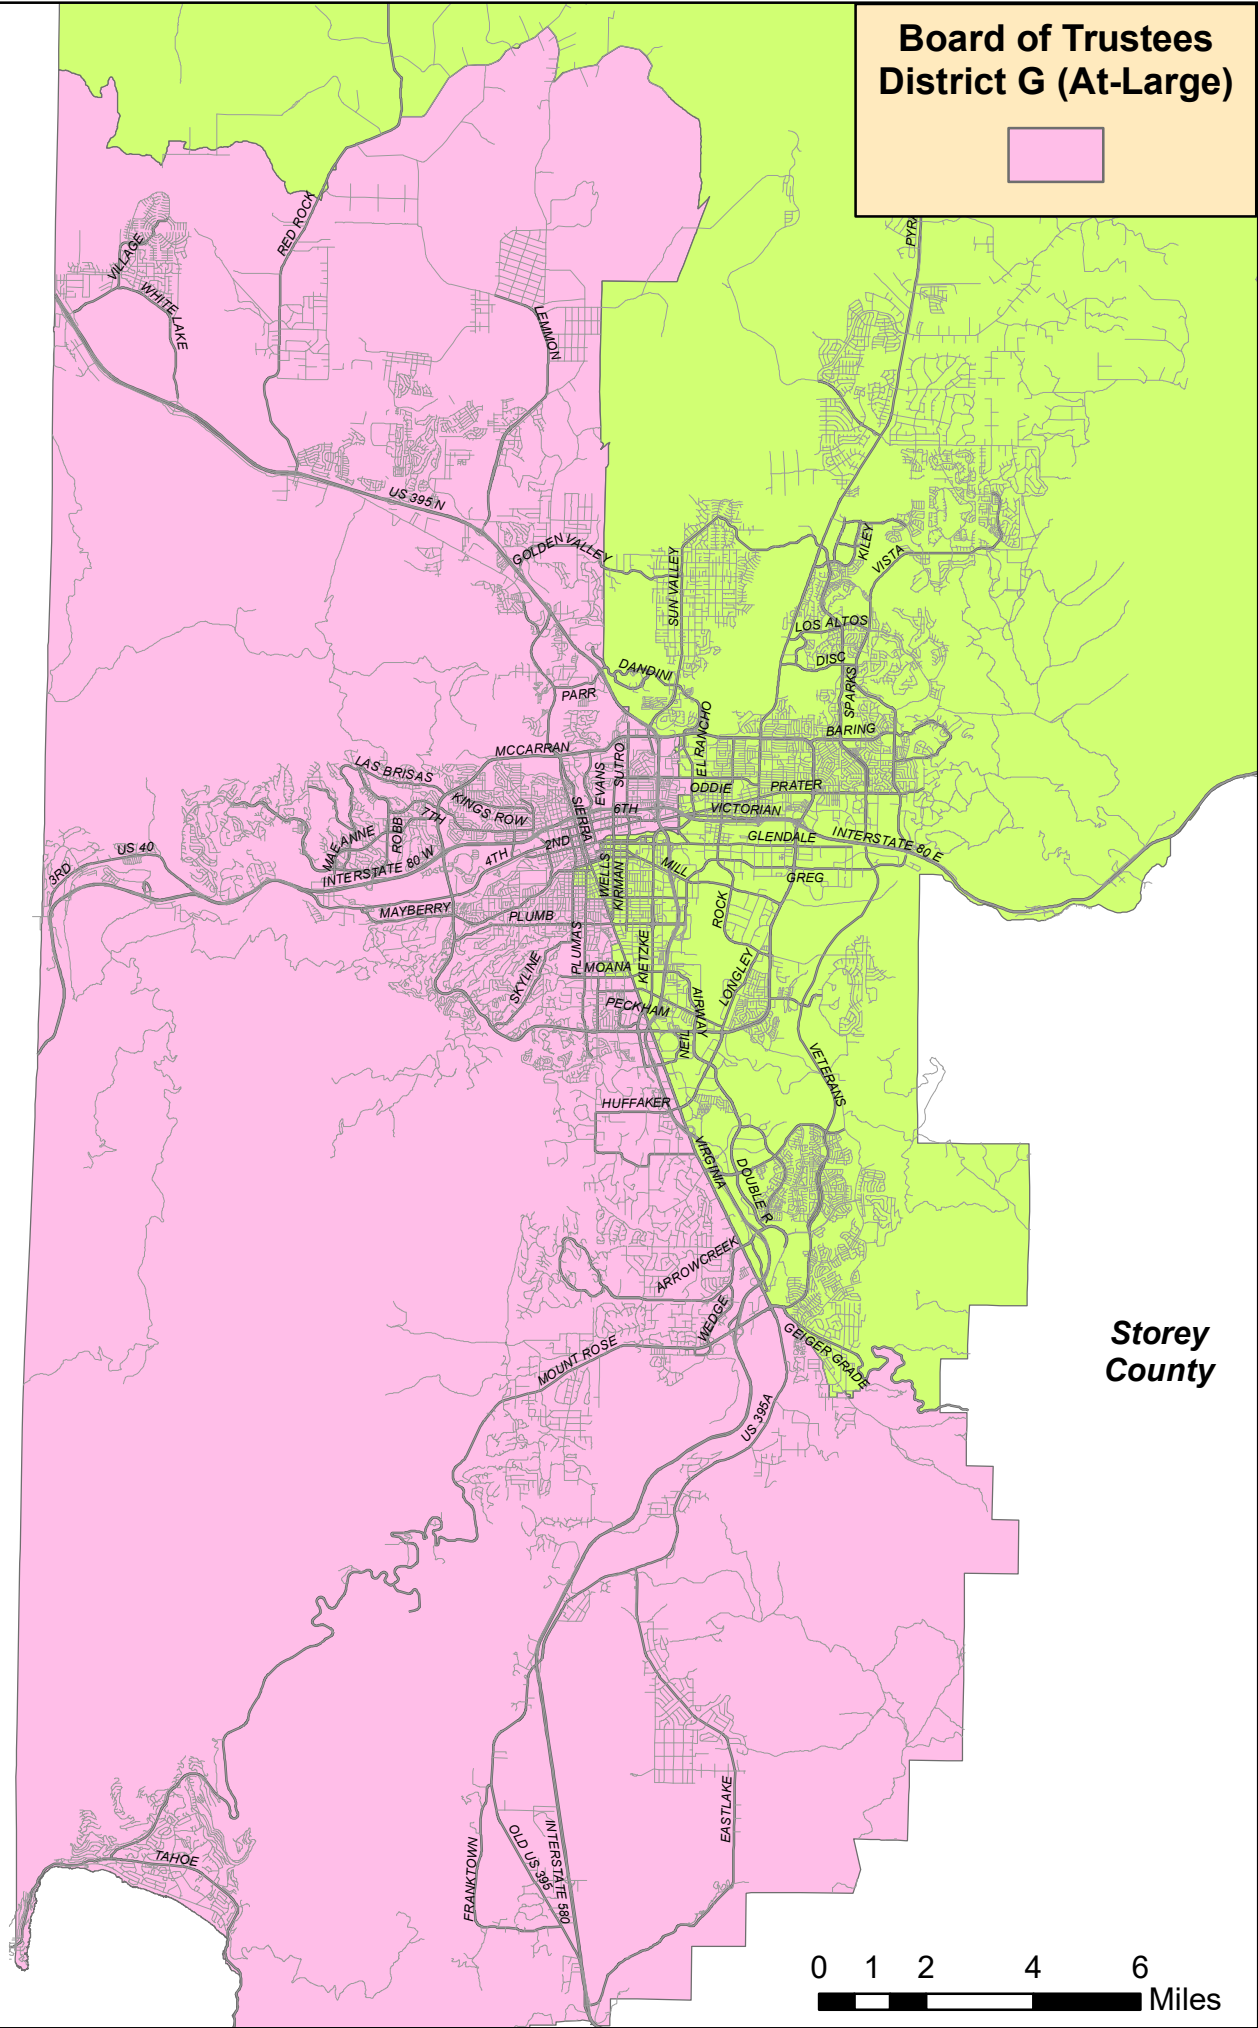

Board of Trustees District G (At-Large)

CALIFORNIA

Storey
County